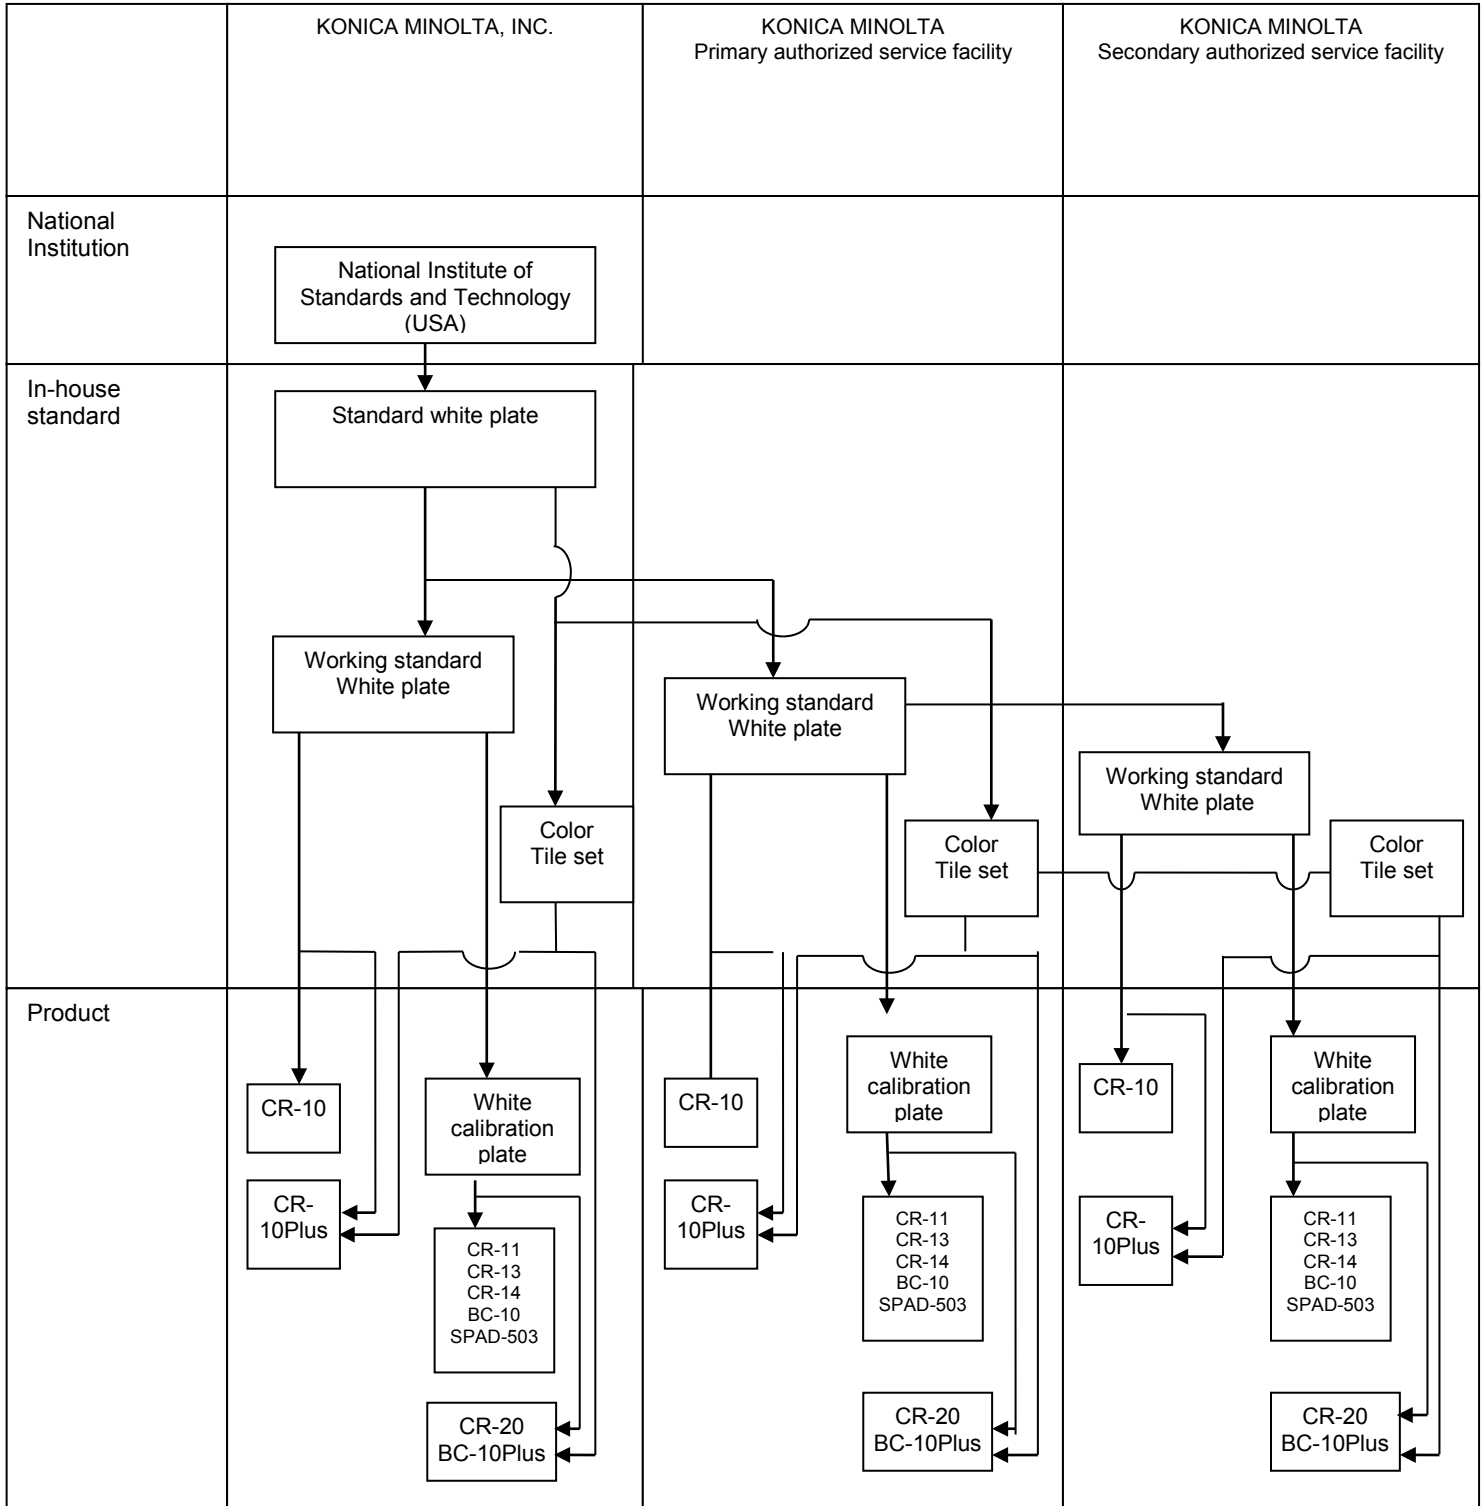

KONICA MINOLTA

Inspection & Calibration system for Color Reader CR-10 series & CR-10Plus series

KONICA MINOLTA, INC.
Instrument Service Dept.
Sensing Business Unit

* This is applicable at the calibration by service facilities of KONICA MINOLTA authorization.